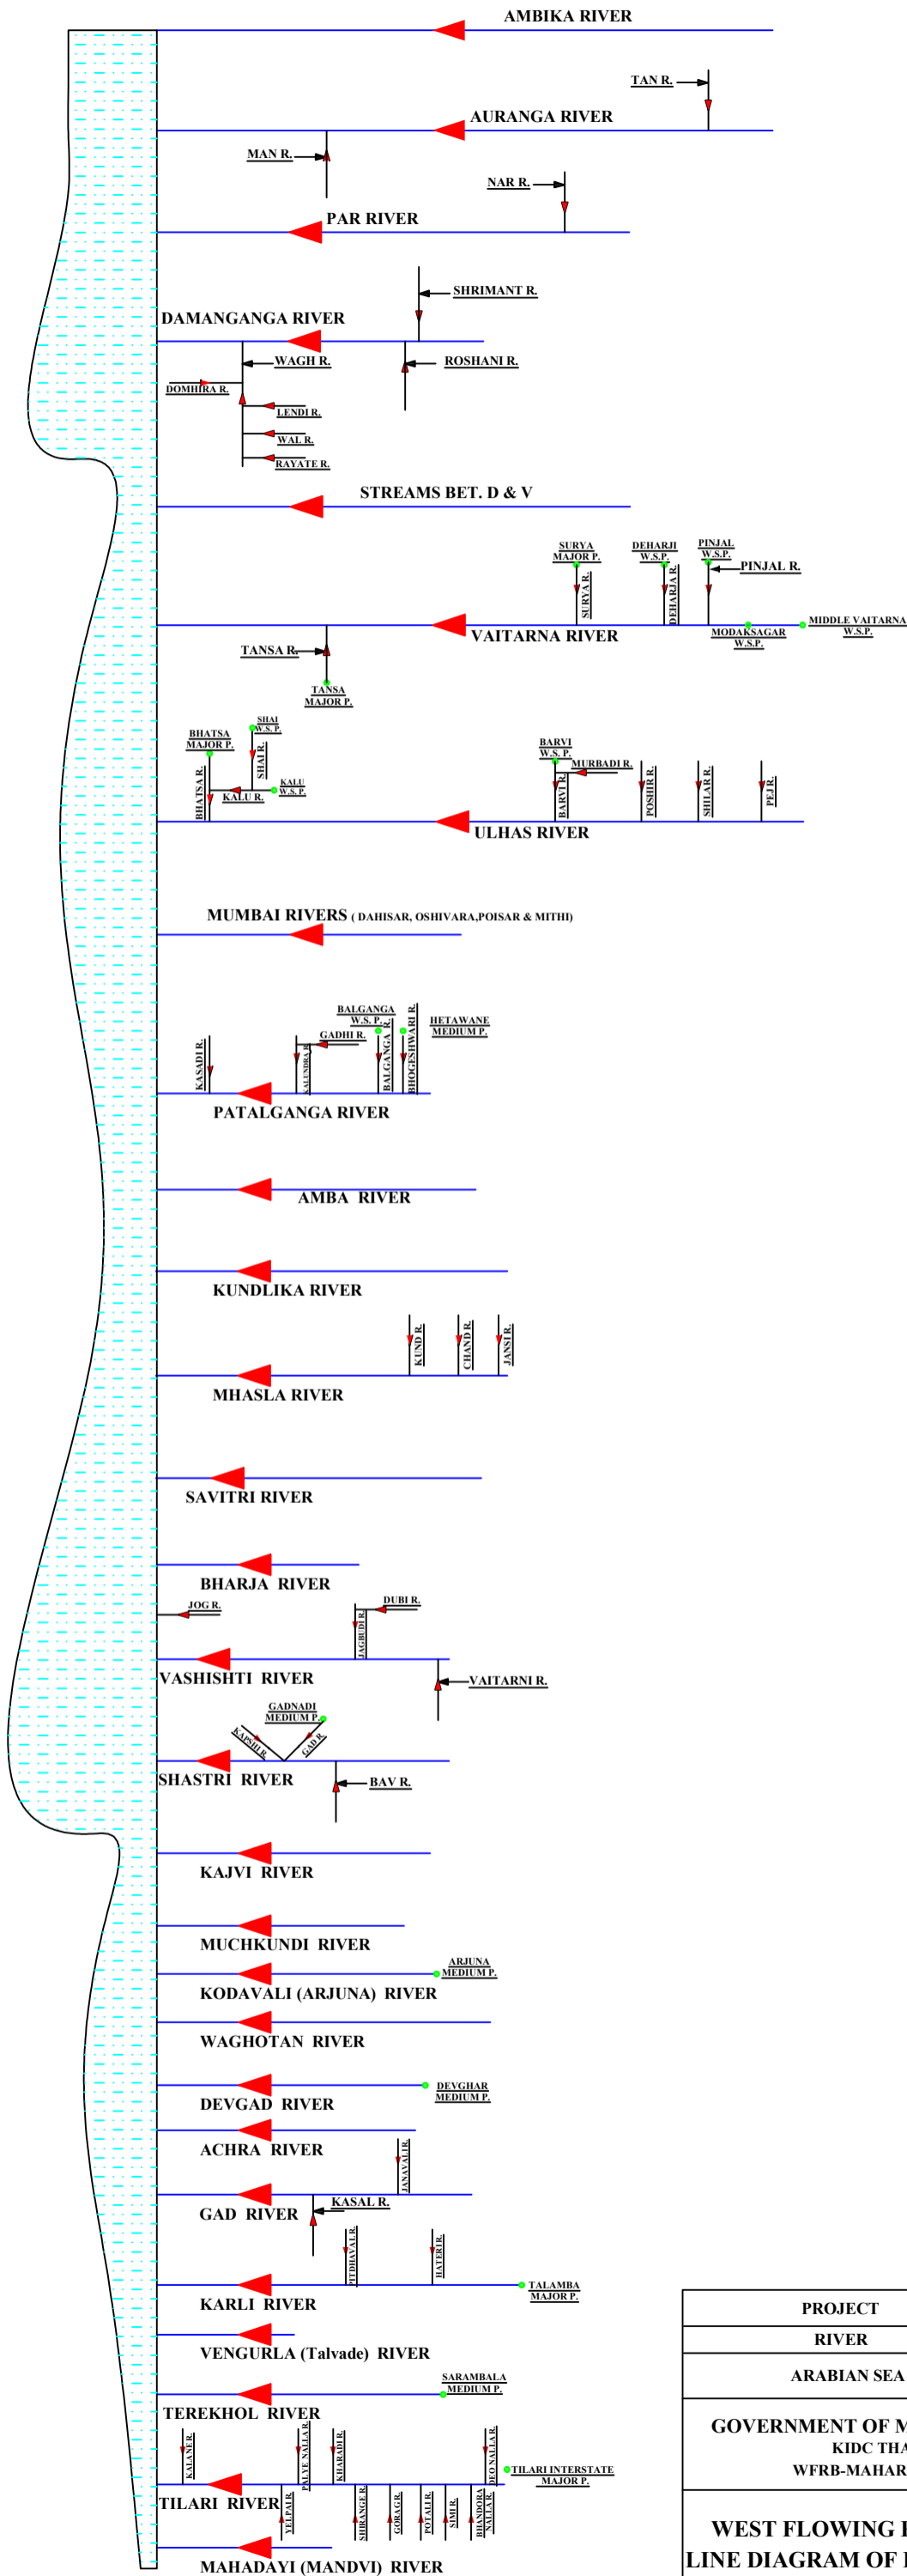

ARABIAN SEA

PROJECT	●
RIVER	—
ARABIAN SEA	⊃
GOVERNMENT OF MAHARASHTRA KIDC THANE WFRB-MAHARASHTRA	
<b>WEST FLOWING RIVER BASIN LINE DIAGRAM OF RIVER IN WFRB</b>	